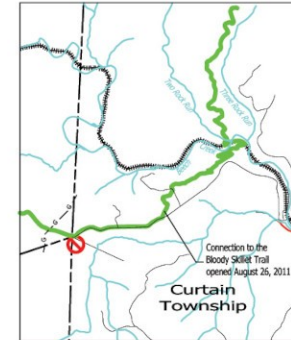

SNOW SHOE RAILS TO TRAILS ASSOCIATION

Snow Shoe Township ATV Legal Roads

No.	Name	Length
T-325	Gorton Road	portion
T-408	Rusnak Road	all
T-416	Poomanside Road	portion
T-606	Tennessee Turnpike	all
T-710	Kato Road	portion
T-711	Black Bear Road	all

LEGEND

- Township Boundary
- Stream
- ATVs PERMITTED**
- SSRTA Rail Trail
- SSRTA Trail - Snow Shoe Township Roads
- ATVs NOT PERMITTED**
- Rail Road Bed
- State Road
- Township Road

Bloody Skillet Trail Connection

TRAIL MAP - 2012