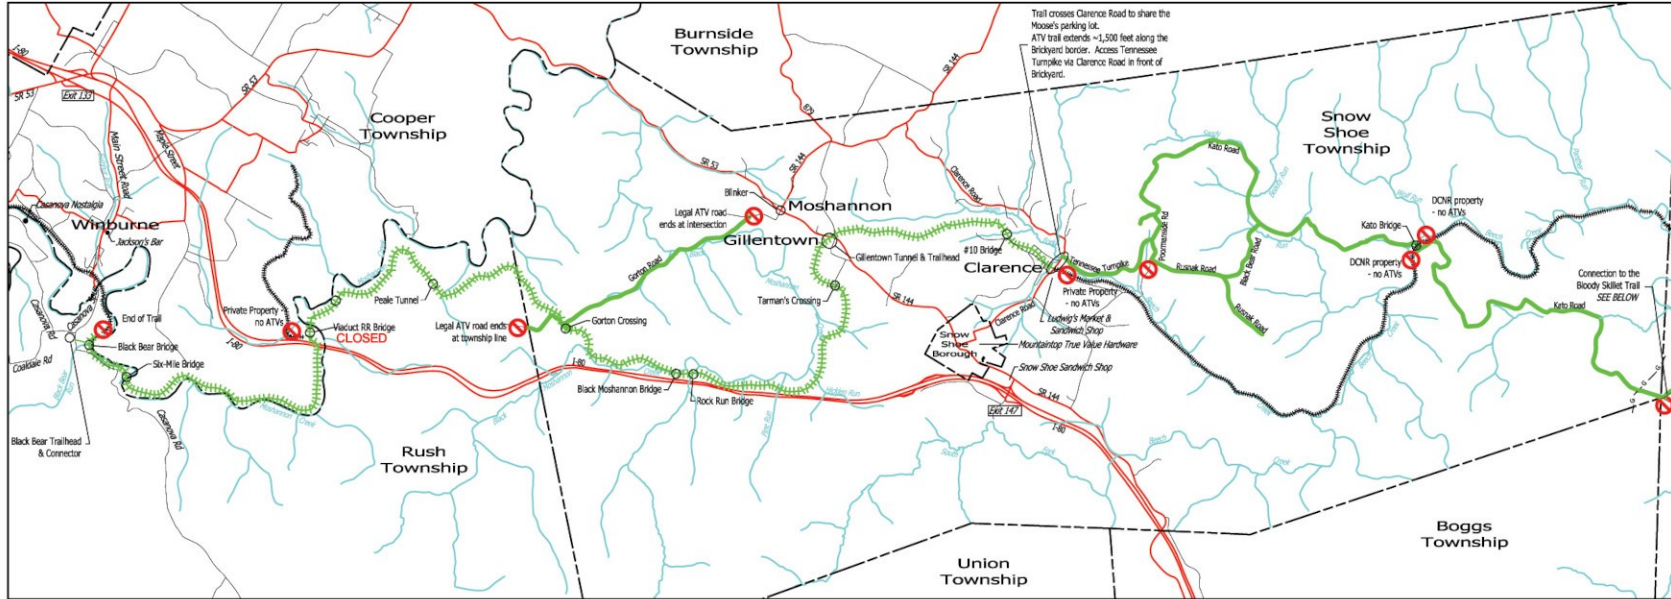

SNOW SHOE RAILS TO TRAILS ASSOCIATION

Snow Shoe Township ATV Legal Roads

No.	Name	Length
T-325	Gorton Road	portion
T-408	Rusnak Road	all
T-416	Poomanside Road	portion
T-606	Tennessee Turnpike	all
T-710	Kato Road	portion
T-711	Black Bear Road	all

LEGEND

- Township Boundary
- Stream
- ATVs PERMITTED**
- SSRTA Rail Trail
- SSRTA Trail - Snow Shoe Township Roads
- ATVs NOT PERMITTED**
- Rail Road Bed
- State Road
- Township Road

Bloody Skillet Trail Connection

TRAIL MAP - 2012