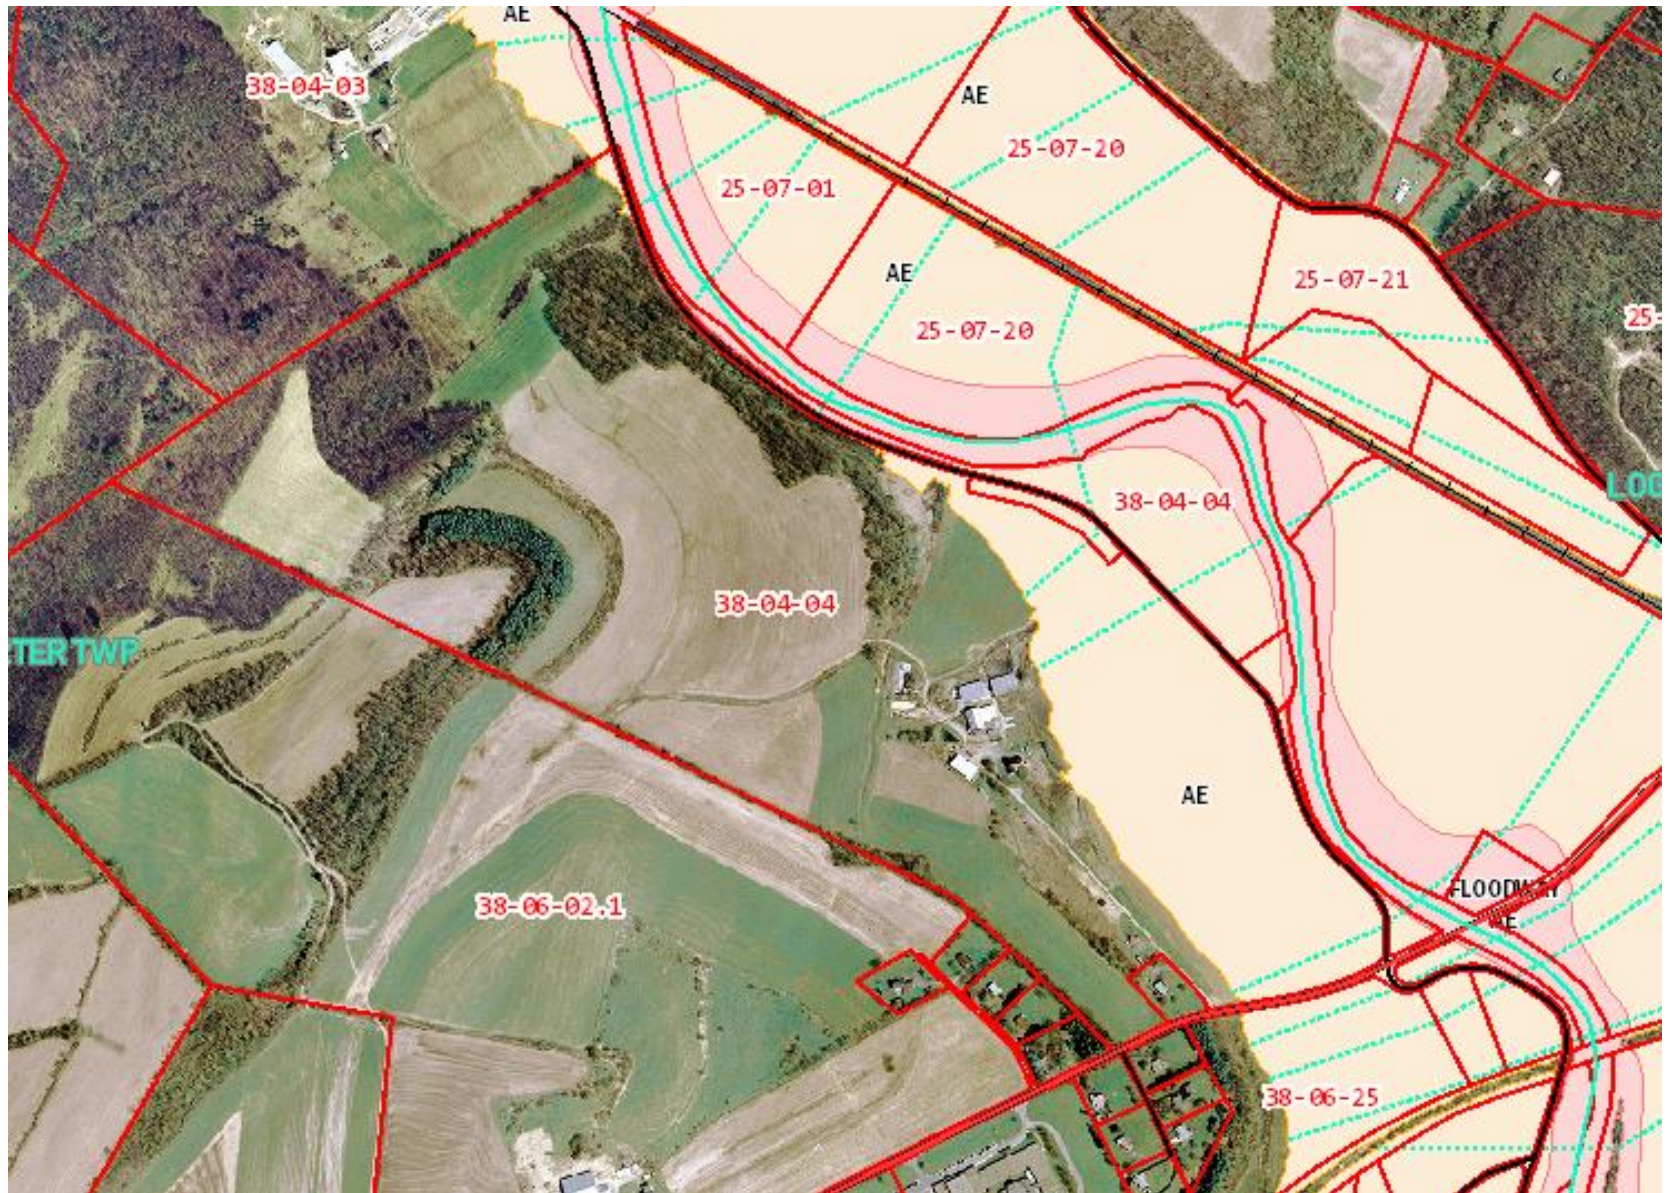

Tillable Acreage – 89 Acres

Ormsby Farm Split – 89 Acre Farm, 24 Acre River Front & Wooded Lots, 15 Acre Farmette

Flood Map