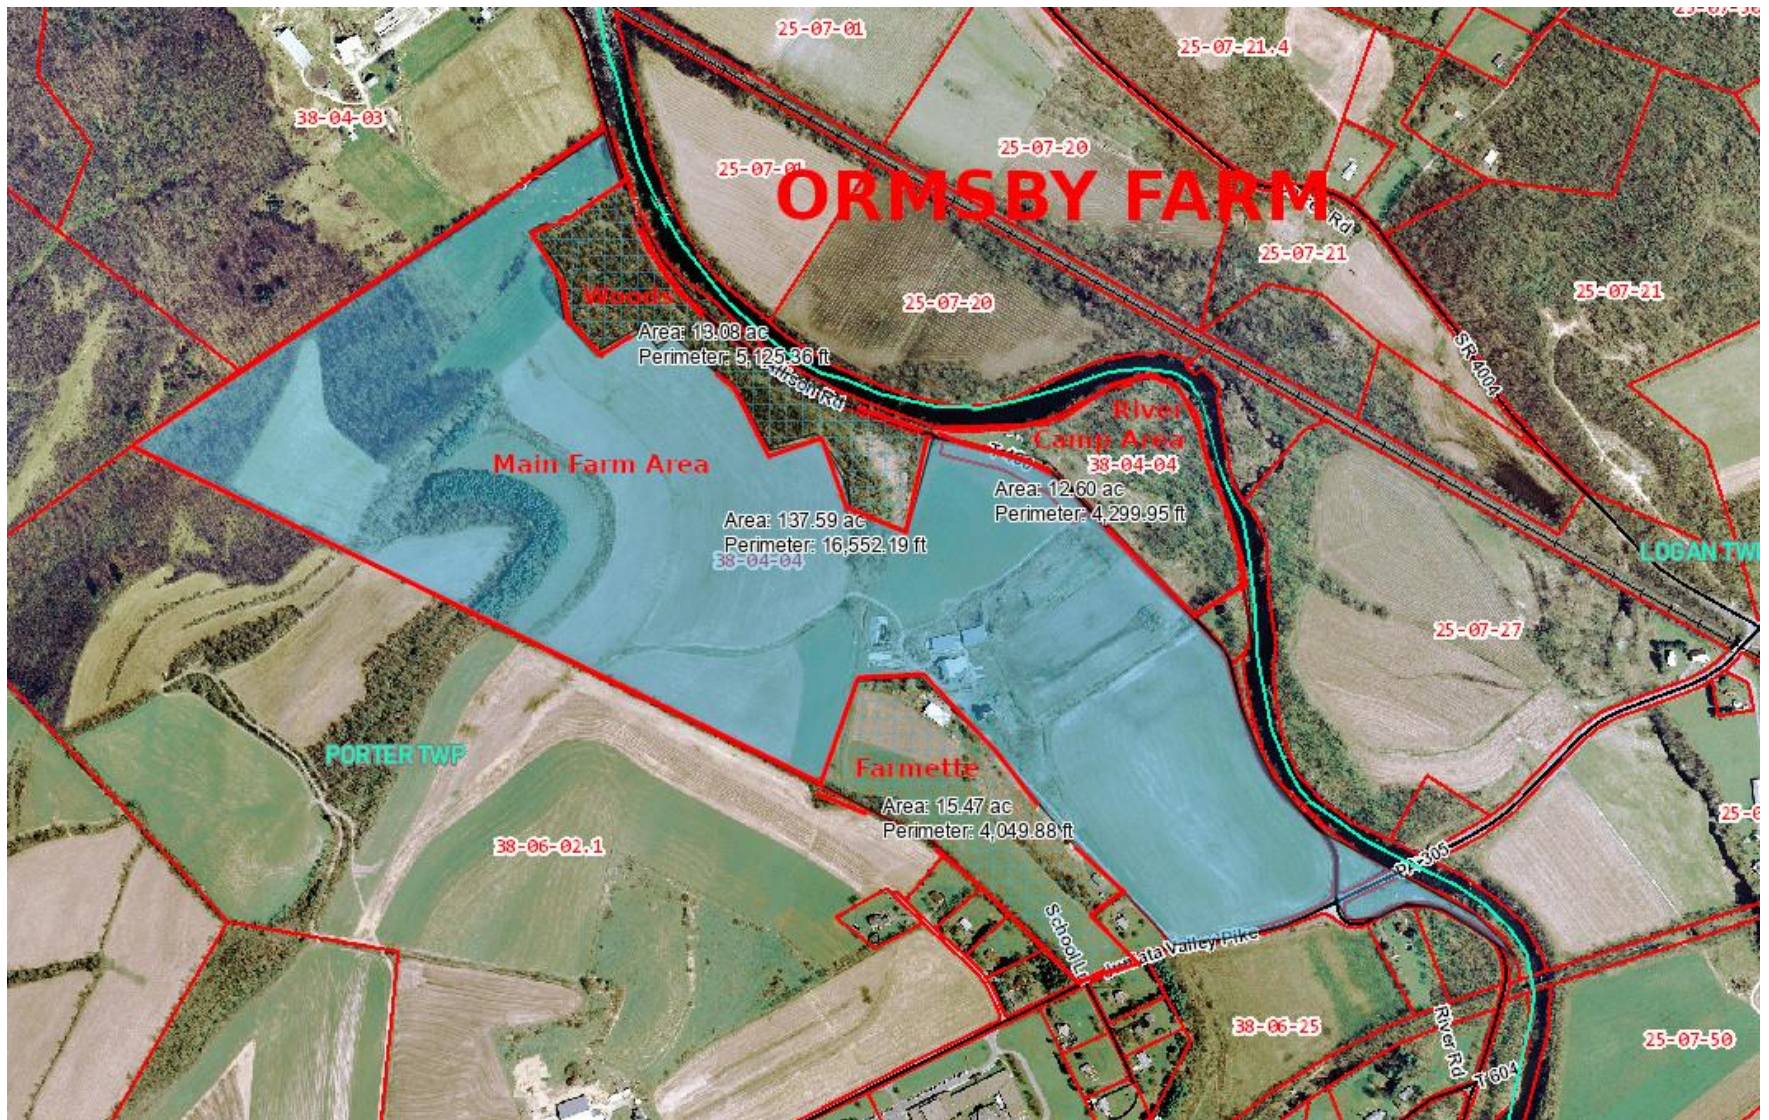

Tillable Acreage – 89 Acres

Ormsby Farm Split – 89 Acre Farm, 24 Acre River Front & Wooded Lots, 15 Acre Farmette

Flood Map