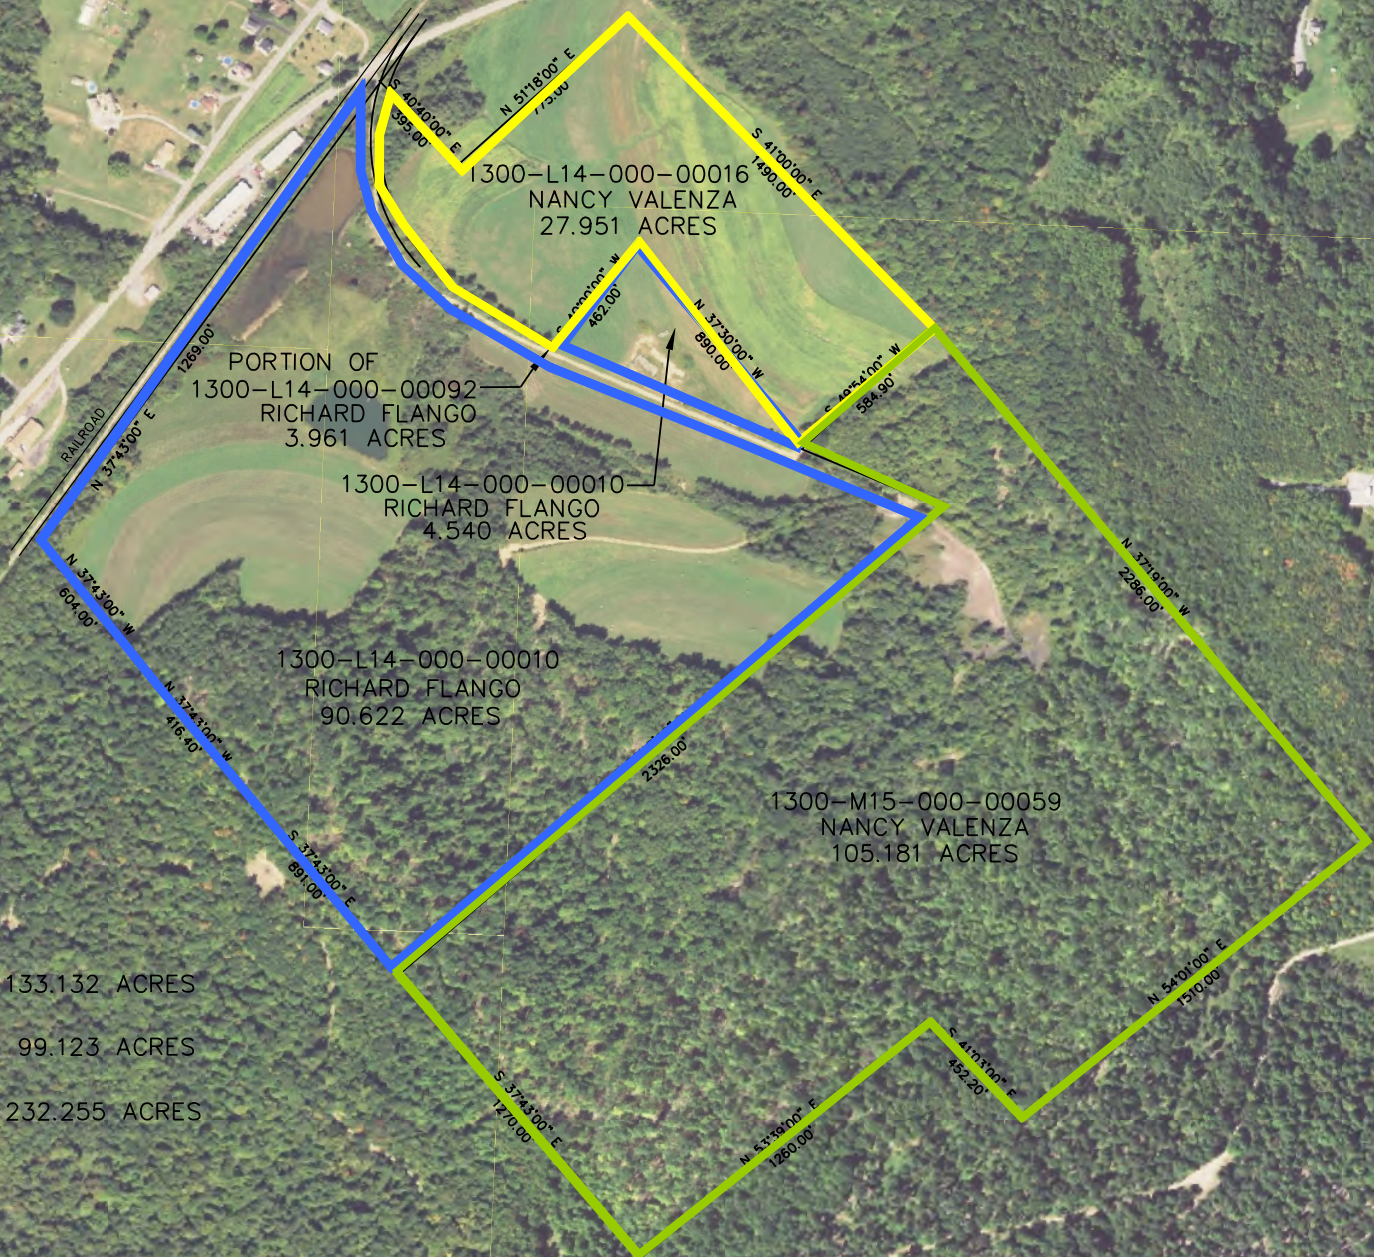

NANCY VALENZA	133.132 ACRES
RICHARD FLANGO	99.123 ACRES
TOTAL	232.255 ACRES

1300-L14-000-00016
NANCY VALENZA
27.951 ACRES

PORTION OF
1300-L14-000-00092
RICHARD FLANGO
3.961 ACRES

1300-L14-000-00010
RICHARD FLANGO
4.540 ACRES

1300-L14-000-00010
RICHARD FLANGO
90.622 ACRES

1300-M15-000-00059
NANCY VALENZA
105.181 ACRES

NANCY VALENZA	133.132 ACRES
RICHARD FLANGO	99.123 ACRES
TOTAL	232.255 ACRES

Kendrick

Barbara Cem

NANCY VALENZA	133.132 ACRES
RICHARD FLANGO	99.123 ACRES
TOTAL	232.255 ACRES

1300-L14-000-00016
NANCY VALENZA
27.951 ACRES

PORTION OF
1300-L14-000-00092
RICHARD FLANGO
3.961 ACRES

1300-L14-000-00010
RICHARD FLANGO
4.540 ACRES

1300-L14-000-00010
RICHARD FLANGO
90.622 ACRES

1300-M15-000-00059
NANCY VALENZA
105.181 ACRES