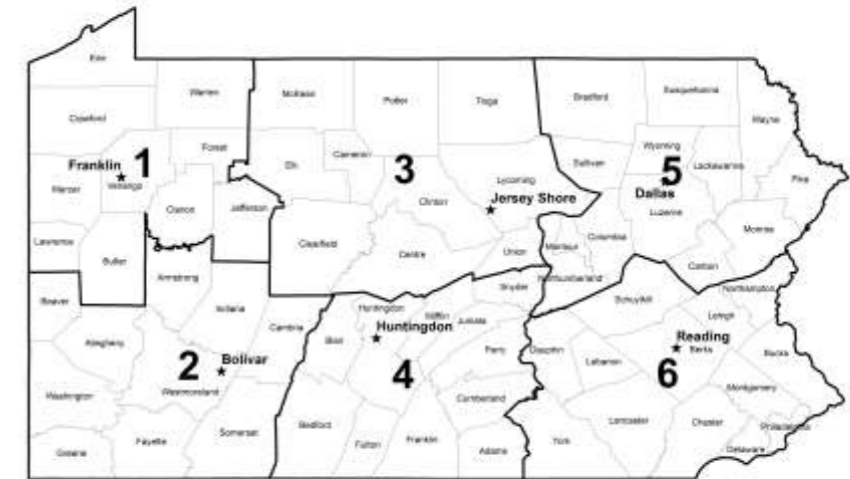

State Game Lands now totaling more than 1,492,861.20 acres are purchased, managed and maintained primarily for outdoor recreation in the form of sport-hunting.

While portions of sportsmen's license fees and taxes on sporting arms and ammunition have made the acquisition and development of these lands possible, other users are welcome. Recreation such as boating, fishing, hiking, birdwatching, and nature study is encouraged.

The Game Commission is concerned with protecting and perpetuating non-game wildlife species, along with managing for an annual harvest of all game species. While sport hunting, embracing the elements of fair chase, is the ultimate goal in wildlife management, other benefits have enhanced the quality of life for all who enjoy the out-of-doors.

For benefit of all users, please respect posted rules and regulations. Entry upon posted wildlife refuges and propagation areas is prohibited. Motorized vehicles are prohibited on gated roads and trails; snowmobiles excepted where so designated and posted.

For current conservation-sport hunting information, read the Pennsylvania Game News and visit the Pennsylvania Game Commission's home page <http://www.pgc.state.pa.us> or write to the Pennsylvania Game Commission, 2001 Elmerton Avenue, Harrisburg, PA 17110-9797.

FOR FURTHER INFORMATION CONTACT THE FOLLOWING:

1	NORTHWEST REGIONAL HEADQUARTERS P.O. BOX 31, FRANKLIN, PA 16323	814-432-3187 814-432-3188
2	SOUTHWEST REGIONAL HEADQUARTERS 4820 ROUTE 711, BOLICAR, PA 15923	724-238-9523 724-238-9524
3	NORTHCENTRAL REGIONAL HEADQUARTERS P.O. BOX 5038, JERSEY SHORE, PA 17740	570-398-4744 570-398-4745
4	SOUTHCENTRAL REGIONAL HEADQUARTERS 8627 WILLIAM PENN HWY, HUNTINGDON, PA 16652	814-643-1831 814-643-1835
5	NORTHEAST REGIONAL HEADQUARTERS 3917 MEMORIAL HWY, DALLAS, PA 18612	570-675-1143 570-675-1144
6	SOUTHEAST REGIONAL HEADQUARTERS 253 SNYDER RD, READING, PA 19605	610-926-3136 610-926-3137